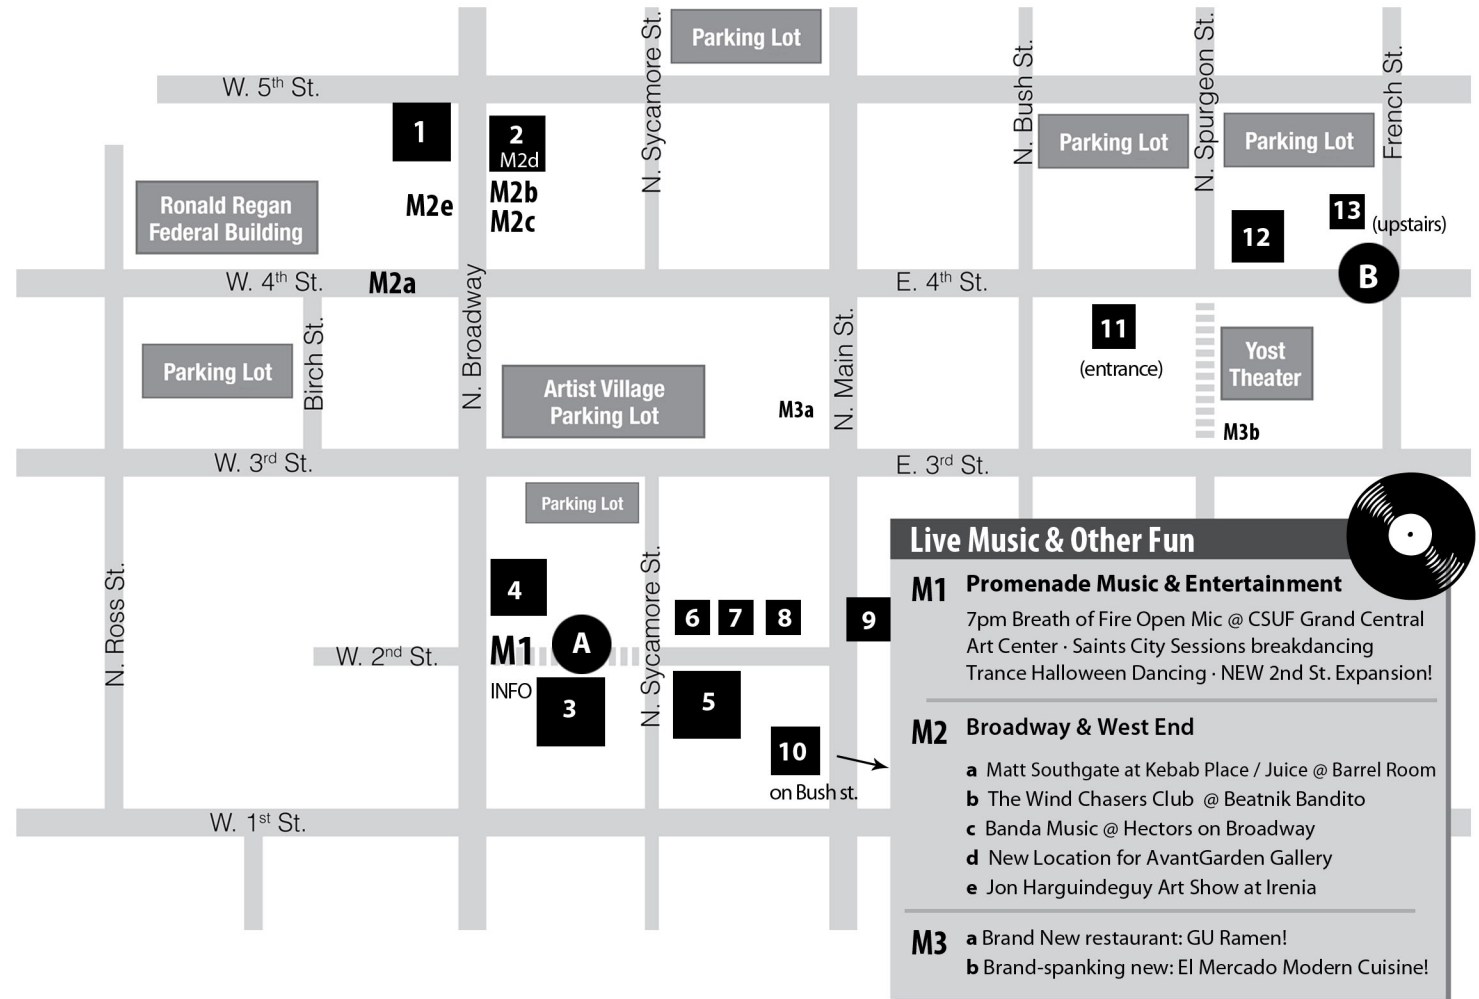

Festival Areas

- A** **2nd Street Promenade**
Arts and craft vendors, music & fun
Now *EXPANDED* across Sycamore
- B** **Night Market & East End**
Check out vendors by Konzept
Pop-up Fashion show, DJs, Vendors

Galleries

- 1** California Center for Digital Arts
- 2** Avantgarden Art Gallery
- 3** CSUF Grand Central Art Center
- 4** Santora Arts Building
 - Atilano Salon & Gallery
 - B- Studios
 - CJ Sitton Studio
 - Paradigm Fine Arts
 - Crescendoh Gallery
 - Firouzeh Karamlou Fine Art
 - Joe Hawa Fine Art Studio
 - Martinez Framing
 - Mutual Aid Gallery
 - Suzie Vuong Studio
 - Studio Gene
 - Santa Ana College Art Gallery
- 5** OCCCA
- 6** Q Art Salon
- 7** Gallery de Fox
- 8** eon_____dtsa
- 9** Night Gallery
- 10** Photonic Playground
- 11** GCS Clothing & Art
- 12** Marcas Contemporary Art/AS ISSUED
- 13** LGBT CO4 Gallery (upstairs)

Artwalk

DOWNTOWN SANTA ANA MAP & GUIDE

MAP PRODUCED BY DOWNTOWN INC.

#dtsaartwalk
#santaanaartwalk

OCTOBER 1ST
6-10PM

DOWNTOWN E-MAIL LIST
TEXT "DOWNTOWN" TO 66866
DOWNTOWN-SANTAANA.COM

GOLDEN YEARS
VINTAGE MARKET
SATURDAY, OCTOBER 8TH
2ND ST. PROMENADE · 11-5PM

EATDTSA.COM
FIND WHERE TO GRAB A BITE
DTSA FARMERS' MARKET
EVERY SUNDAY, 10AM-2PM